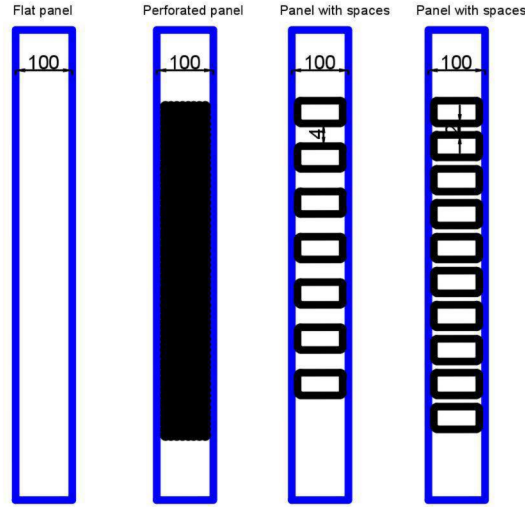

OPENED POSITION

CLOSED POSITION

PANEL TYPES

SECTION

| Ürün Adı                            | Yükseklik                       | Genişlik                      | Ağırlık    | Tercih edilen gridler | Maksimum yükseklik              | Profil sistemi  | Kapı aksesuarları | Profil renkleri                                 |
|-------------------------------------|---------------------------------|-------------------------------|------------|-----------------------|---------------------------------|---|-------------------|---|
| Product name                        | height                          | Widths                        | Weight     | Preferred grids       | Maximum heights                 | Profile system  | Door accessories  | Profile Colours                                 |
| <b>ALUS FOLDING SHUTTER SYSTEMS</b> | 3.5mt<br>(ask for more heights) | 25mt<br>(ask for more Widths) | 35-45kg/m2 | 100mm                 | 3.5mt<br>(ask for more heights) | Track system in the ceiling<br>Wall panels with 4 different model | Special lock      | Aluminum natural anodized or ral colour painted |