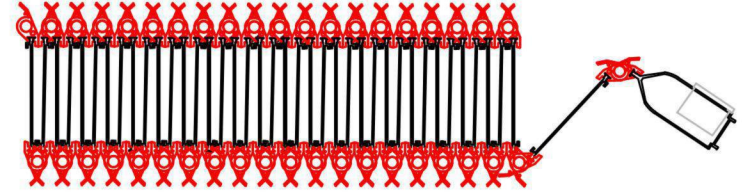

OPENED POSITION

CLOSED POSITION

PANEL TYPES

SECTION

| Ürün Adı                            | Yükseklik                       | Genişlik                      | Ağırlık    | Tercih edilen gridler | Maksimum yükseklik              | Profil sistemi  | Kapı aksesuarları | Profil renkleri                                 |
|-------------------------------------|---------------------------------|-------------------------------|------------|-----------------------|---------------------------------|---|-------------------|---|
| Product name                        | height                          | Widths                        | Weight     | Preferred grids       | Maximum heights                 | Profile system  | Door accessories  | Profile Colours                                 |
| <b>ALUS FOLDING SHUTTER SYSTEMS</b> | 3.5mt<br>(ask for more heights) | 25mt<br>(ask for more Widths) | 35-45kg/m2 | 100mm                 | 3.5mt<br>(ask for more heights) | Track system in the ceiling<br>Wall panels with 4 different model | Special lock      | Aluminum natural anodized or ral colour painted |