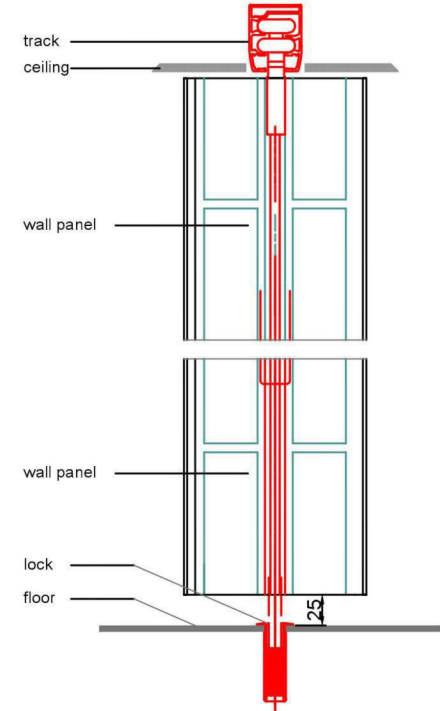

OPENED POSITION

CLOSED POSITION

PANEL TYPES

SECTION

| Ürün Adı                            | Yükseklik                       | Genişlik                      | Ağırlık    | Tercih edilen gridler | Maksimum yükseklik              | Profil sistemi  | Kapı aksesuarları | Profil renkleri                                 |
|-------------------------------------|---------------------------------|-------------------------------|------------|-----------------------|---------------------------------|---|-------------------|---|
| Product name                        | height                          | Widths                        | Weight     | Preferred grids       | Maximum heights                 | Profile system  | Door accessories  | Profile Colours                                 |
| <b>ALUS FOLDING SHUTTER SYSTEMS</b> | 3.5mt<br>(ask for more heights) | 25mt<br>(ask for more Widths) | 35-45kg/m2 | 100mm                 | 3.5mt<br>(ask for more heights) | Track system in the ceiling<br>Wall panels with 4 different model | Special lock      | Aluminum natural anodized or ral colour painted |